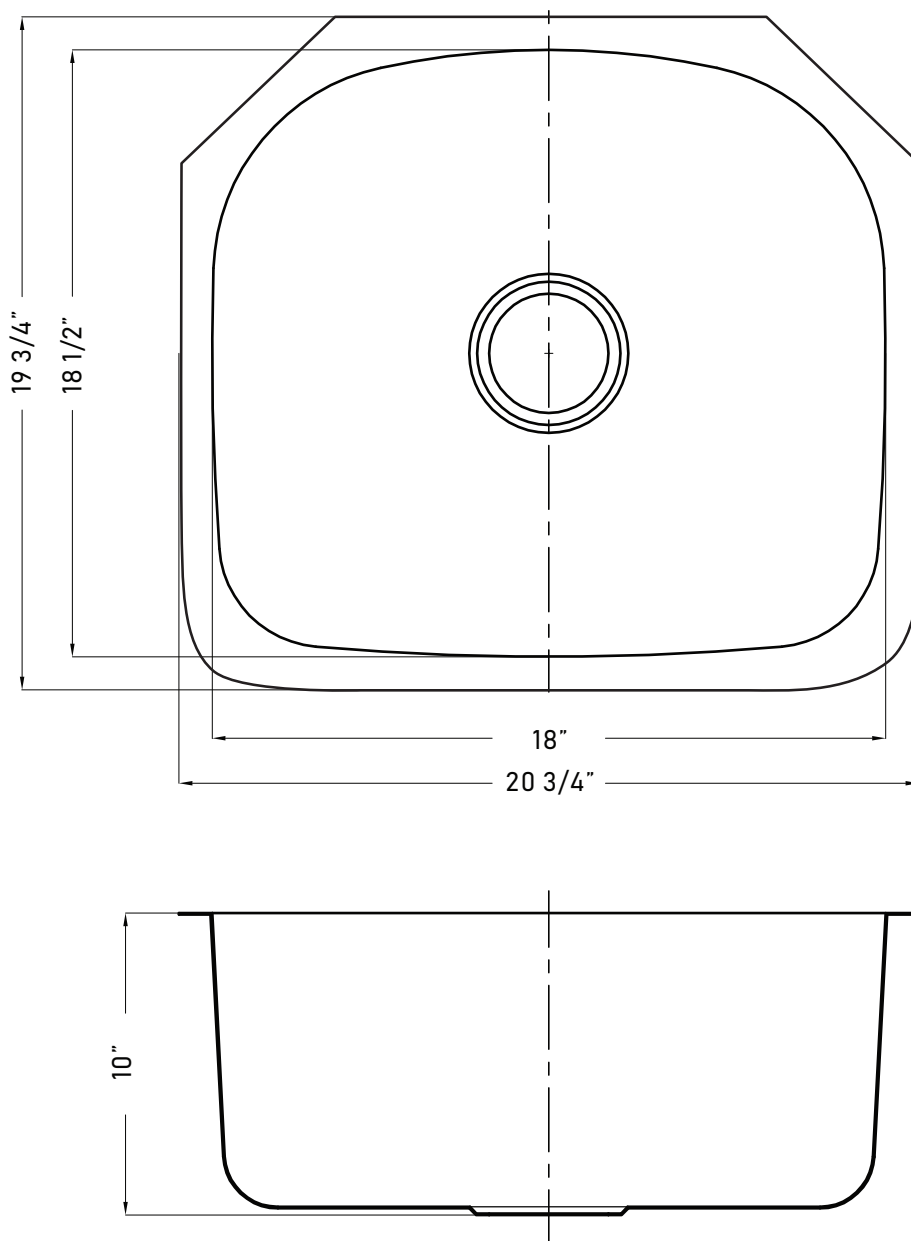

DIMENSIONS/TECHNICAL DATA

D-Shape - Undermount - Single Bowl Stainless Steel Sinks - S607

ATTENTION! Dimensions may vary by up to 3/8". It is highly recommended to pull all dimensions of actual model for installation and measuring purposes.